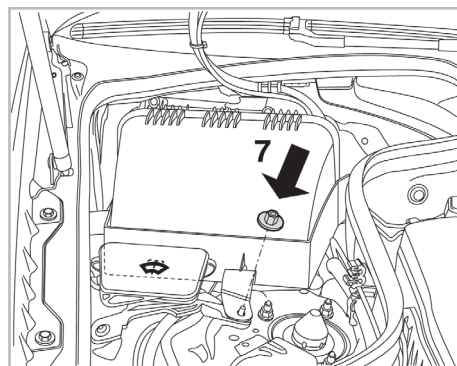

COMFORT

particle filter

698702

FH320

PA

WANT TO KNOW MORE?

www.valeo-techassist.com

FOR MERCEDES E CLASS (211) A+ (03/02 >)