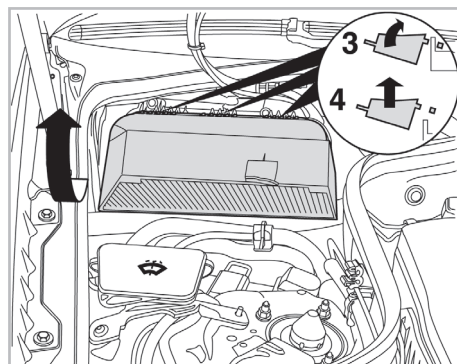

COMFORT

particle filter

698702

FH320

PA

WANT TO KNOW MORE?

www.valeo-techassist.com

FOR MERCEDES E CLASS (211) A+ (03/02 >)