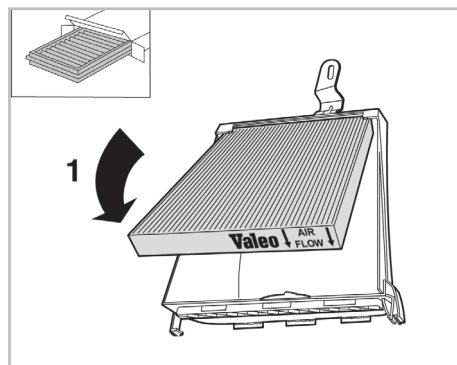

COMFORT

particle filter

698702

FH320

PA

WANT TO KNOW MORE?

www.valeo-techassist.com

FOR MERCEDES E CLASS (211) A+ (03/02 >)