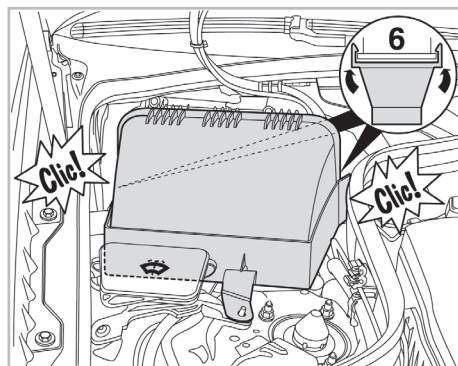

COMFORT

particle filter

698702

FH320

PA

WANT TO KNOW MORE?

www.valeo-techassist.com

FOR MERCEDES E CLASS (211) A+ (03/02 >)