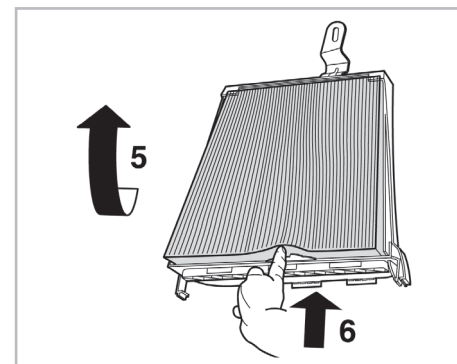

COMFORT

particle filter

698702

FH320

PA

WANT TO KNOW MORE?

www.valeo-techassist.com

FOR MERCEDES E CLASS (211) A+ (03/02 >)