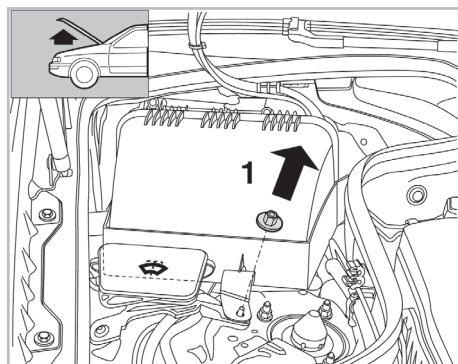

COMFORT

particle filter

698702

FH320

PA

WANT TO KNOW MORE?

www.valeo-techassist.com

FOR MERCEDES E CLASS (211) A+ (03/02 >)