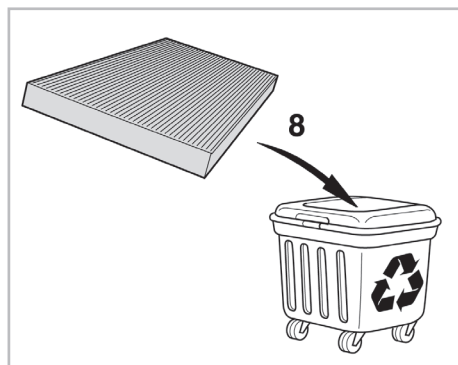

COMFORT

particle filter

698702

FH320

PA

WANT TO KNOW MORE?

www.valeo-techassist.com

FOR MERCEDES E CLASS (211) A+ (03/02 >)