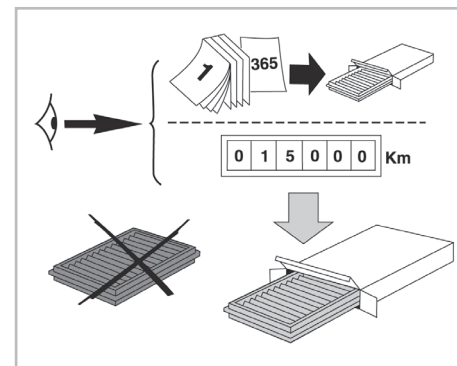

COMFORT

particle filter

698702

FH320

PA

WANT TO KNOW MORE?

www.valeo-techassist.com

FOR MERCEDES E CLASS (211) A+ (03/02 >)