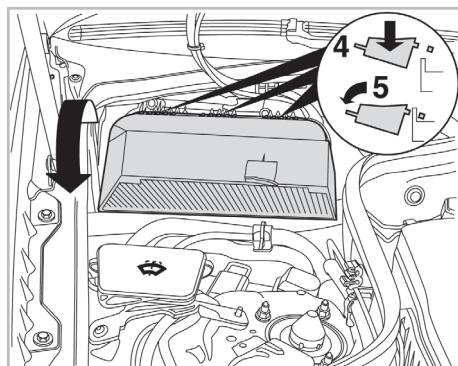

COMFORT

particle filter

698702

FH320

PA

WANT TO KNOW MORE?

www.valeo-techassist.com

FOR MERCEDES E CLASS (211) A+ (03/02 >)