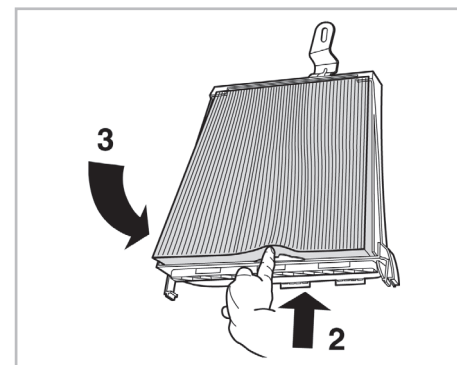

COMFORT

particle filter

698702

FH320

PA

WANT TO KNOW MORE?

www.valeo-techassist.com

FOR MERCEDES E CLASS (211) A+ (03/02 >)